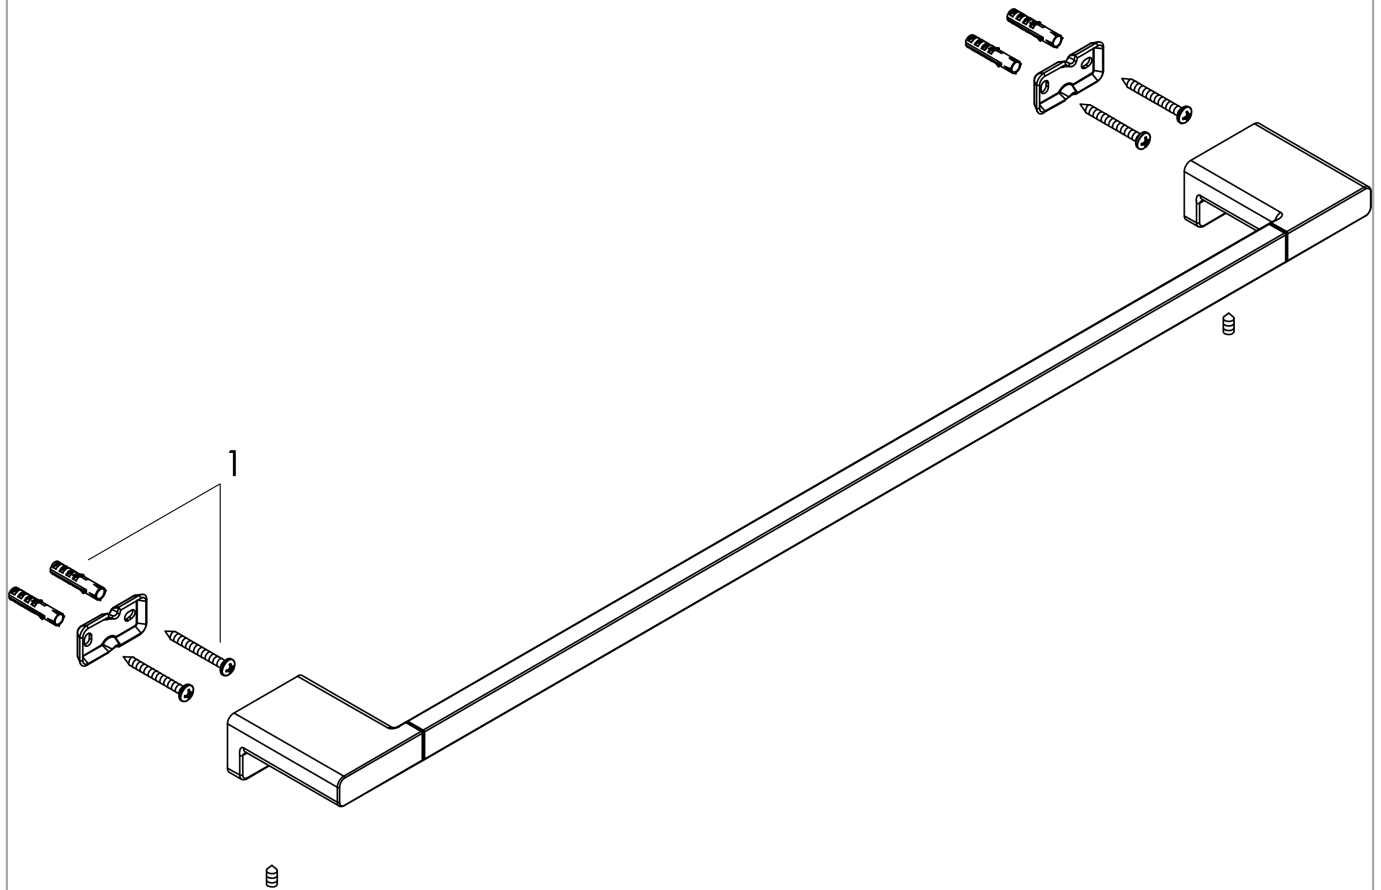

AddStoris

Bath towel rail

Surfaces: **Brushed Black Chrome**

Article Number: **41747340**

Description

product features

- wall-mounted
- material: metal
- material holder: metal
- length: 648 mm
- with mounting material
- concealed fastening
- drilling distance: 626 mm
- diameter drill hole: 6 mm

Design awards

reddot winner 2021

Product image

Scale drawing

AddStoris
Bath towel rail
Surfaces: **Brushed Black Chrome** Article Number: **41747340**

Exploded Drawing

Year of production: >04/21

AddStoris
Bath towel rail
 Surfaces: **Brushed Black Chrome** Article Number: **41747340**