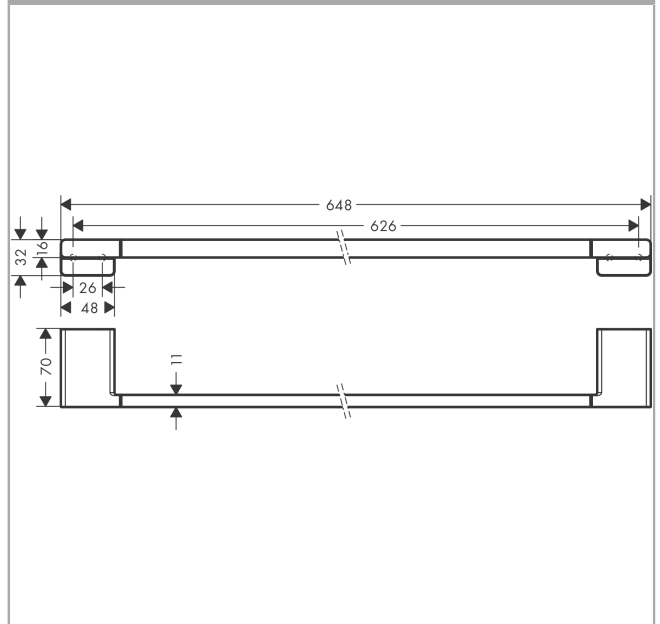

AddStoris

Bath towel rail

Surfaces: **Brushed Black Chrome**

Article Number: **41747340**

Description

product features

- wall-mounted
- material: metal
- material holder: metal
- length: 648 mm
- with mounting material
- concealed fastening
- drilling distance: 626 mm
- diameter drill hole: 6 mm

Design awards

reddot winner 2021

Product image

Scale drawing

AddStoris
Bath towel rail
Surfaces: **Brushed Black Chrome** Article Number: **41747340**

Exploded Drawing

Year of production: >04/21

AddStoris
Bath towel rail
 Surfaces: **Brushed Black Chrome** Article Number: **41747340**

Spare part list

Year of production: >04/21

Pos.	Description	Article Number	Price	PU
1	mounting set	40915000	-	1